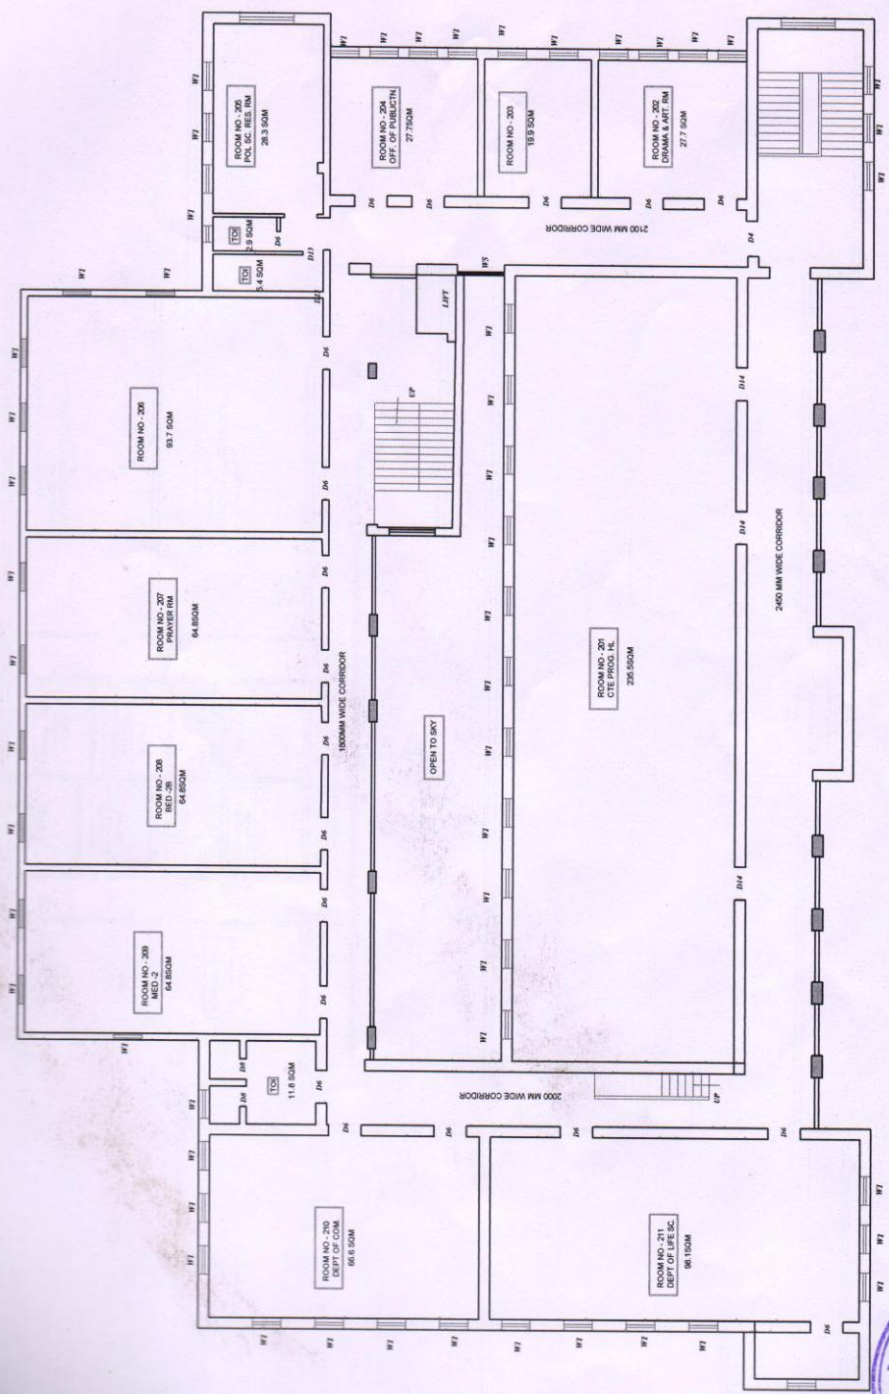

WEST BENGAL – 711401

RAMAKRISHNA MISSION SIKSHANAMANDIRA

BELUR MATH, HOWRAH

WEST BENGAL – 711202

TOTAL BUILT UP AREA = 4141sqm + 130.2sqm(NX Building, used as exam controller office)
=4271.2 sqm

Malaythun
29/5/18

RAMAKRISHNA MISSION SIKSHANAMANDIRA

BELUR MATH, HOWRAH

WEST BENGAL – 711202

Sl No	Proposed room no	Room name	Carpet Area of room(Sqm)	Location
1	201	CTE Program hall	235.5	Second floor
2.	202	Drama and Art room	27.7	
3.	203		19.9	
4.	204	Office of publication	27.7	
5.	205	Political Science Resource room	28.3	
6.	206		93.7	
7.	207	Prayer room	64.8	
8.	208	BED-2B	64.8	
9.	209	MED 2	64.8	
10.	210	Department of computer	66.6	
11	211	Department of life science	98.1	
12		All toilet	16.2	
13		Circulation	268.5	

RAMAKRISHNA MISSION SIKSHANAMANDIRA

BELUR MATH, HOWRAH

WEST BENGAL – 711202

Sl No	Proposed room no	Room name	Carpet Area of room(Sqm)	Location
1	301	Sister nibedita conference hall	66	Third floor
2.	302	JJ Godwin research library	66	
3.	303	Teacher room	10.7	
4.	304	Teacher room	9.6	
5.	305	Computer room	17	
6.	306	Teacher room	10.2	
7.	307	Teacher room	8.9	
8.	308	Teacher room	8.9	
9.	309	Teacher room	8.9	
10.	310		20.8	
11	311		21.9	
12	312	Store room	18	
13		All toilet	11.8	
14		Circulation	112.4	

EXISTING GROUND FLOOR PLAN

EXISTING FIRST FLOOR PLAN

EXISTING SECOND FLOOR PLAN

EXISTING THIRD FLOOR PLAN

EXISTING ROOF PLAN