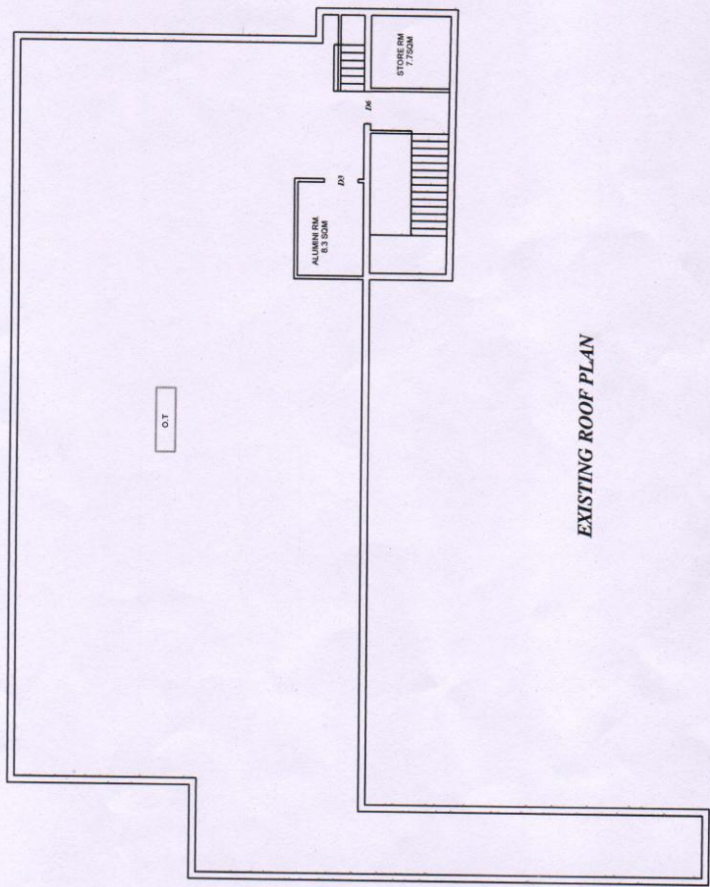

WEST BENGAL – 711401

RAMAKRISHNA MISSION SIKSHANAMANDIRA

BELUR MATH, HOWRAH

WEST BENGAL – 711202

TOTAL BUILT UP AREA = 4141sqm + 130.2sqm(NX Building, used as exam controller office)
=4271.2 sqm

Malaythun
29/5/18

RAMAKRISHNA MISSION SIKSHANAMANDIRA

BELUR MATH, HOWRAH

WEST BENGAL – 711202

Sl No	Proposed room no	Room name	Carpet Area of room(Sqm)	Location
1	301	Sister nibedita conference hall	66	Third floor
2.	302	JJ Godwin research library	66	
3.	303	Teacher room	10.7	
4.	304	Teacher room	9.6	
5.	305	Computer room	17	
6.	306	Teacher room	10.2	
7.	307	Teacher room	8.9	
8.	308	Teacher room	8.9	
9.	309	Teacher room	8.9	
10.	310		20.8	
11	311		21.9	
12	312	Store room	18	
13		All toilet	11.8	
14		Circulation	112.4	

EXISTING GROUND FLOOR PLAN

EXISTING FIRST FLOOR PLAN

EXISTING SECOND FLOOR PLAN

EXISTING THIRD FLOOR PLAN

EXISTING ROOF PLAN