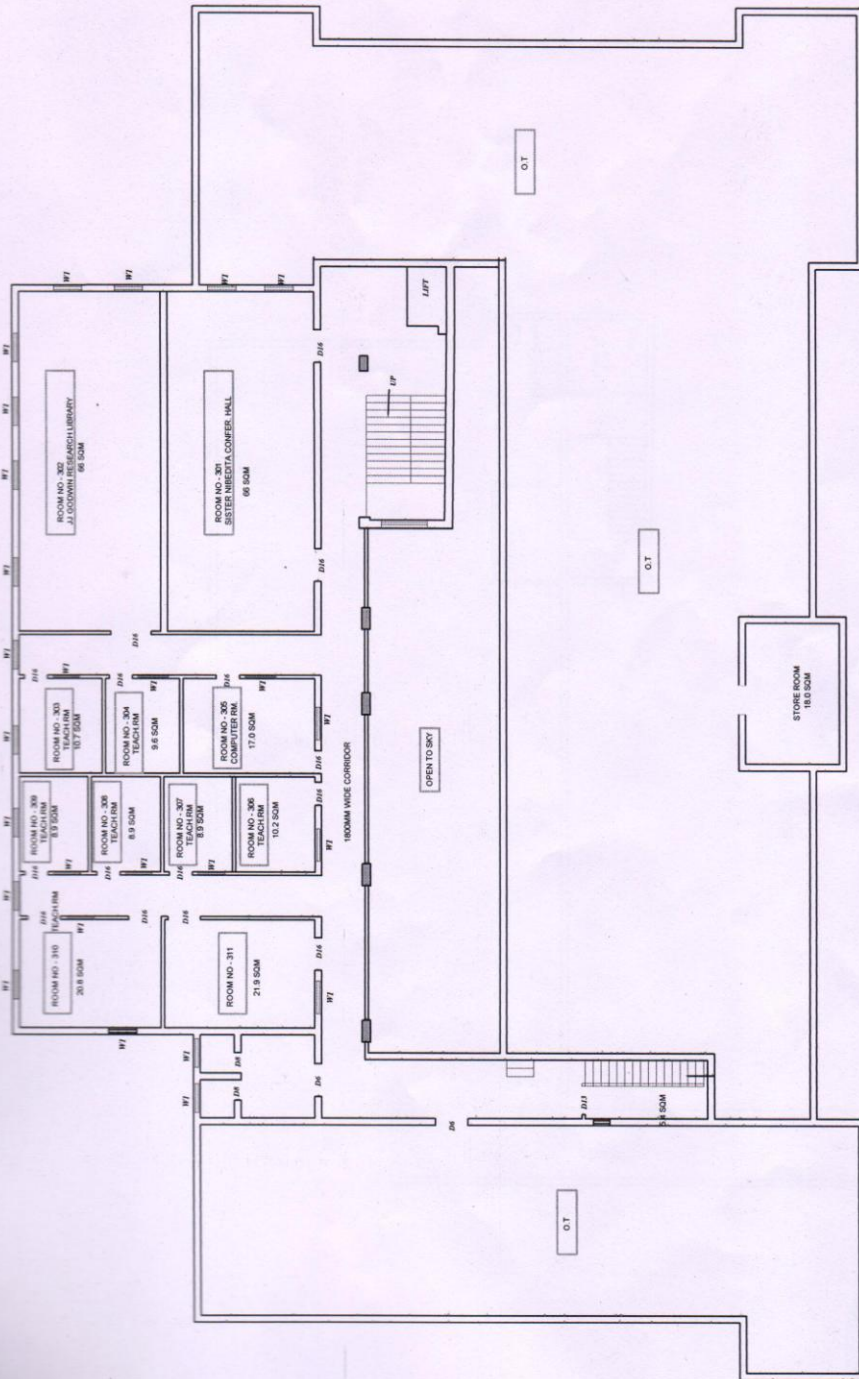

WEST BENGAL – 711401

RAMAKRISHNA MISSION SIKSHANAMANDIRA

BELUR MATH, HOWRAH

WEST BENGAL – 711202

TOTAL BUILT UP AREA = 4141sqm + 130.2sqm(NX Building, used as exam controller office)
=4271.2 sqm

Malaythun
29/5/18

RAMAKRISHNA MISSION SIKSHANAMANDIRA

BELUR MATH, HOWRAH

WEST BENGAL – 711202

Sl No	Proposed room no	Room name	Carpet Area of room(Sqm)	Location
1	101	Library	235.5	First floor
2.	102	Cashier and Accountant	27.6	
3.	103	Head clerk	19.9	
4.	104	Principal Office	27.7	
5.	105	Principal Room	28.14	
6.	106	Teacher room	7.6	
7.	107	Teacher room	7.6	
8.	108	Teacher room	7.6	
9.	109	Teacher room	7.6	
10.	110	Teacher room	7.6	
11	111	Teacher room	7.6	
12.	112	Pantry	9.2	
13.	113	Teacher room	9.2	
14.	114	Teacher room	9.2	
15.	115	Teacher room	9.2	
16.	116	Teacher room	13.4	
17.	117	Exam controller room	13.4	
18.	118	Teacher room	7.6	
19.	119	Teacher room	7.6	
20	120	Teacher room	7.6	
21	121	Teacher room	7.6	
22	122	Teacher room	7.6	
23	123	Teacher room	7.6	
24	124	Conference room	63.7	
25	125	Language Room	66.6	
26	126	Geography room	98.1	
27		All toilet	18.9	
28		Circulation	327.3	

RAMAKRISHNA MISSION SIKSHANAMANDIRA

BELUR MATH, HOWRAH

WEST BENGAL – 711202

Sl No	Proposed room no	Room name	Carpet Area of room(Sqm)	Location
1	301	Sister nibedita conference hall	66	Third floor
2.	302	JJ Godwin research library	66	
3.	303	Teacher room	10.7	
4.	304	Teacher room	9.6	
5.	305	Computer room	17	
6.	306	Teacher room	10.2	
7.	307	Teacher room	8.9	
8.	308	Teacher room	8.9	
9.	309	Teacher room	8.9	
10.	310		20.8	
11	311		21.9	
12	312	Store room	18	
13		All toilet	11.8	
14		Circulation	112.4	

EXISTING GROUND FLOOR PLAN

EXISTING FIRST FLOOR PLAN

EXISTING SECOND FLOOR PLAN

EXISTING THIRD FLOOR PLAN

EXISTING ROOF PLAN