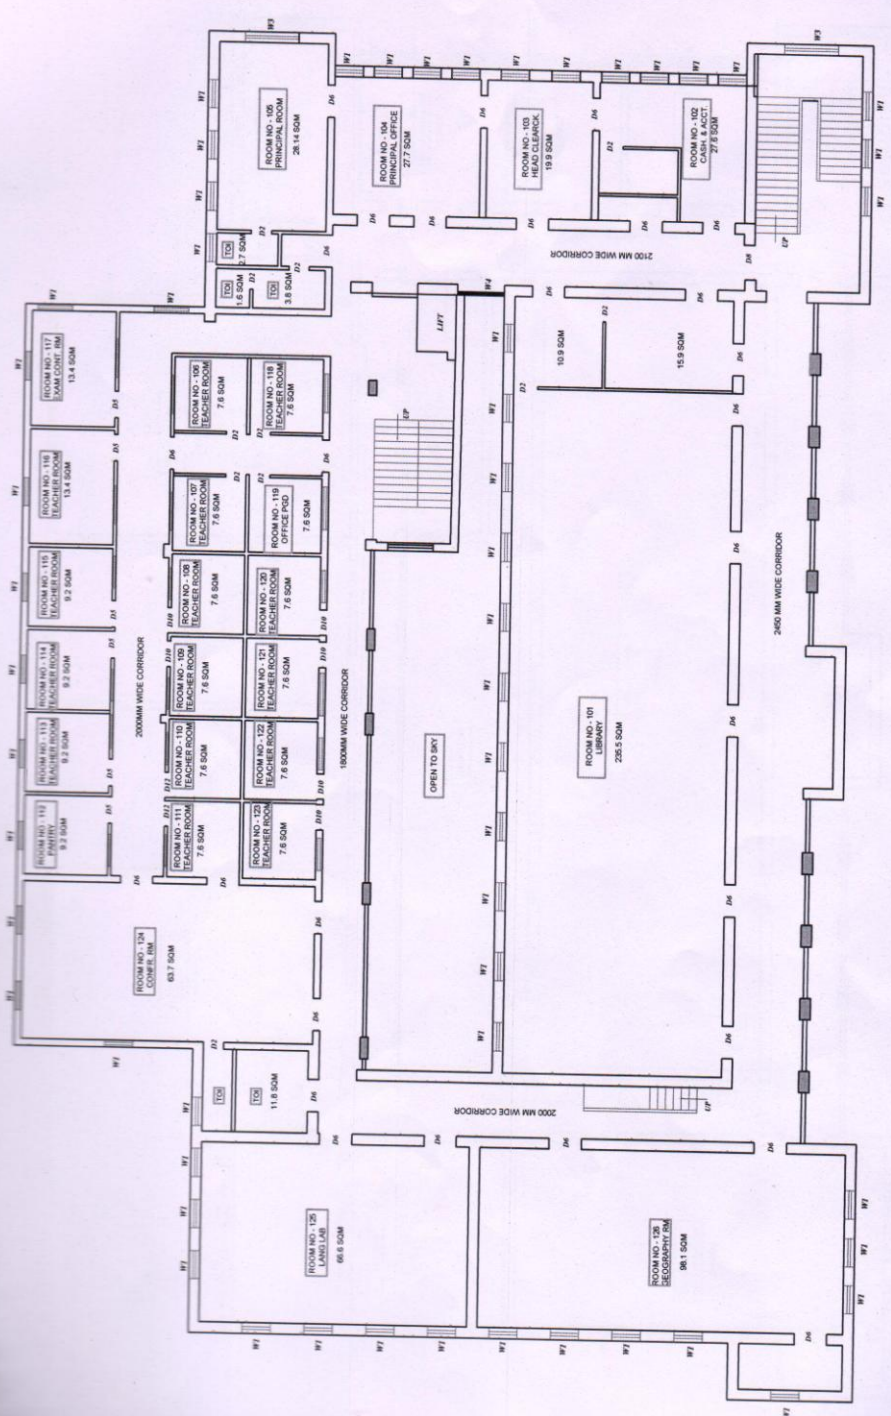

WEST BENGAL – 711401

RAMAKRISHNA MISSION SIKSHANAMANDIRA

BELUR MATH, HOWRAH

WEST BENGAL – 711202

TOTAL BUILT UP AREA = 4141sqm + 130.2sqm(NX Building, used as exam controller office)
=4271.2 sqm

Malaythun
29/5/18

RAMAKRISHNA MISSION SIKSHANAMANDIRA

BELUR MATH, HOWRAH

WEST BENGAL – 711202

Sl No	Proposed room no	Room name	Carpet Area of room(Sqm)	Location
1	201	CTE Program hall	235.5	Second floor
2.	202	Drama and Art room	27.7	
3.	203		19.9	
4.	204	Office of publication	27.7	
5.	205	Political Science Resource room	28.3	
6.	206		93.7	
7.	207	Prayer room	64.8	
8.	208	BED-2B	64.8	
9.	209	MED 2	64.8	
10.	210	Department of computer	66.6	
11	211	Department of life science	98.1	
12		All toilet	16.2	
13		Circulation	268.5	

RAMAKRISHNA MISSION SIKSHANAMANDIRA

BELUR MATH, HOWRAH

WEST BENGAL – 711202

Sl No	Proposed room no	Room name	Carpet Area of room(Sqm)	Location
1	301	Sister nibedita conference hall	66	Third floor
2.	302	JJ Godwin research library	66	
3.	303	Teacher room	10.7	
4.	304	Teacher room	9.6	
5.	305	Computer room	17	
6.	306	Teacher room	10.2	
7.	307	Teacher room	8.9	
8.	308	Teacher room	8.9	
9.	309	Teacher room	8.9	
10.	310		20.8	
11	311		21.9	
12	312	Store room	18	
13		All toilet	11.8	
14		Circulation	112.4	

EXISTING GROUND FLOOR PLAN

EXISTING FIRST FLOOR PLAN

EXISTING SECOND FLOOR PLAN

EXISTING THIRD FLOOR PLAN

EXISTING ROOF PLAN