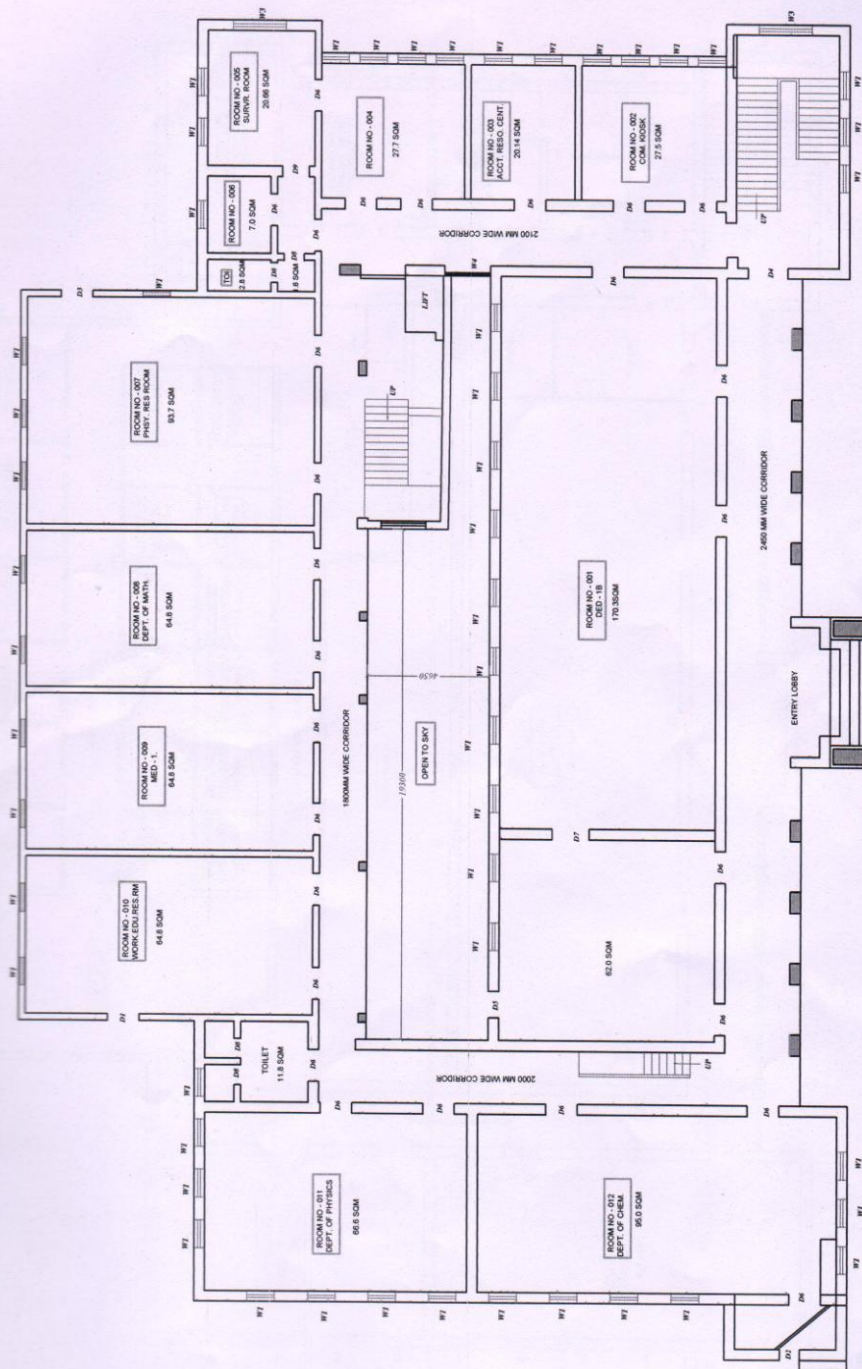

RAMAKRISHNA MISSION SIKSHANAMANDIRA

BELUR MATH, HOWRAH

WEST BENGAL – 711202

Sl No	Proposed room no	Room name	Carpet Area of room(Sqm)	Location
1	201	CTE Program hall	235.5	Second floor
2.	202	Drama and Art room	27.7	
3.	203		19.9	
4.	204	Office of publication	27.7	
5.	205	Political Science Resource room	28.3	
6.	206		93.7	
7.	207	Prayer room	64.8	
8.	208	BED-2B	64.8	
9.	209	MED 2	64.8	
10.	210	Department of computer	66.6	
11	211	Department of life science	98.1	
12		All toilet	16.2	
13		Circulation	268.5	

RAMAKRISHNA MISSION SIKSHANAMANDIRA

BELUR MATH, HOWRAH

WEST BENGAL – 711202

Sl No	Proposed room no	Room name	Carpet Area of room(Sqm)	Location
1	301	Sister nibedita conference hall	66	Third floor
2.	302	JJ Godwin research library	66	
3.	303	Teacher room	10.7	
4.	304	Teacher room	9.6	
5.	305	Computer room	17	
6.	306	Teacher room	10.2	
7.	307	Teacher room	8.9	
8.	308	Teacher room	8.9	
9.	309	Teacher room	8.9	
10.	310		20.8	
11	311		21.9	
12	312	Store room	18	
13		All toilet	11.8	
14		Circulation	112.4	

EXISTING GROUND FLOOR PLAN

EXISTING FIRST FLOOR PLAN

EXISTING SECOND FLOOR PLAN

EXISTING THIRD FLOOR PLAN

EXISTING ROOF PLAN