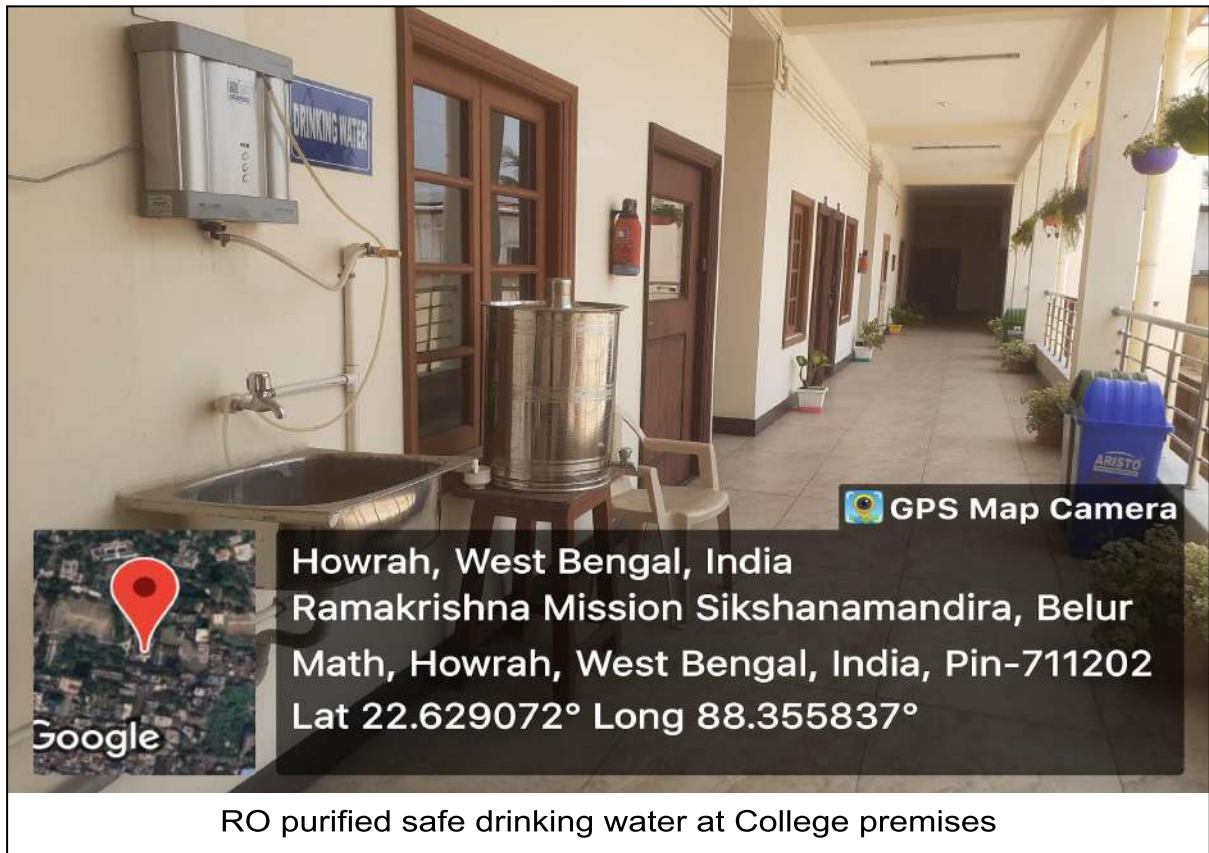

RO purified safe drinking water

“Education is the manifestation of the perfection already in man.”

- Swami Vivekananda

RAMAKRISHNA MISSION SIKSHANAMANDIRA

(A NCTE recognized Govt. Aided (WB) Autonomous Post-Graduate College under University of Calcutta)
Belur Math, Howrah - 711 202, West Bengal