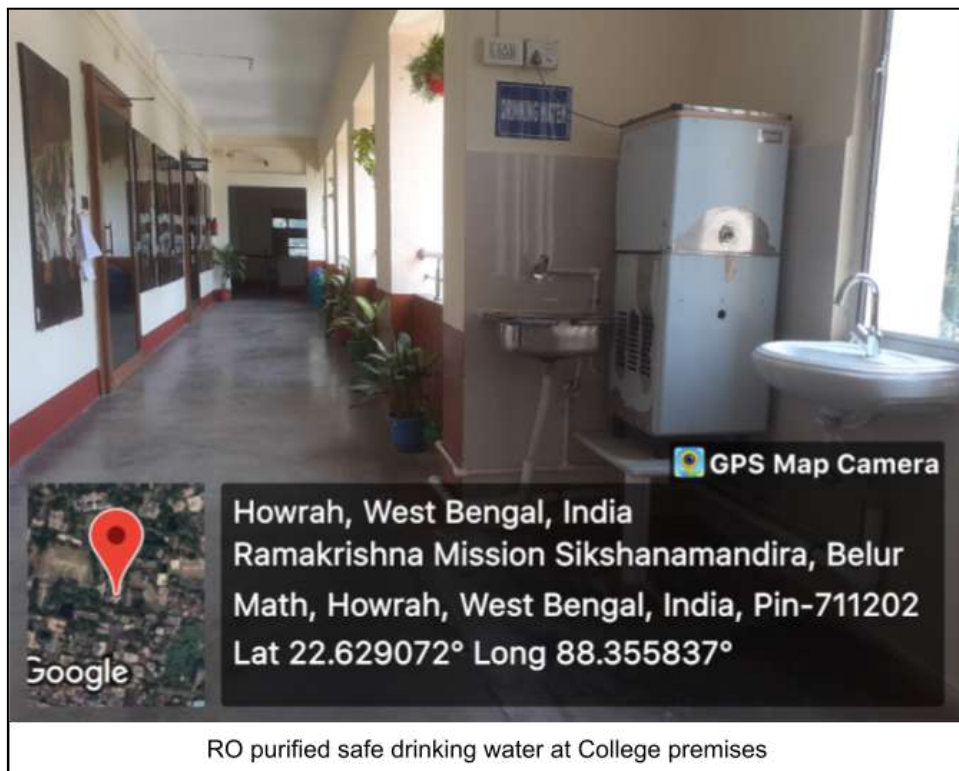

Blue Star Normal & cold water Purifier at hostel premises

RO purified safe drinking water at College premises

“Education is the manifestation of the perfection already in man.”

- Swami Vivekananda

First aid treatment box