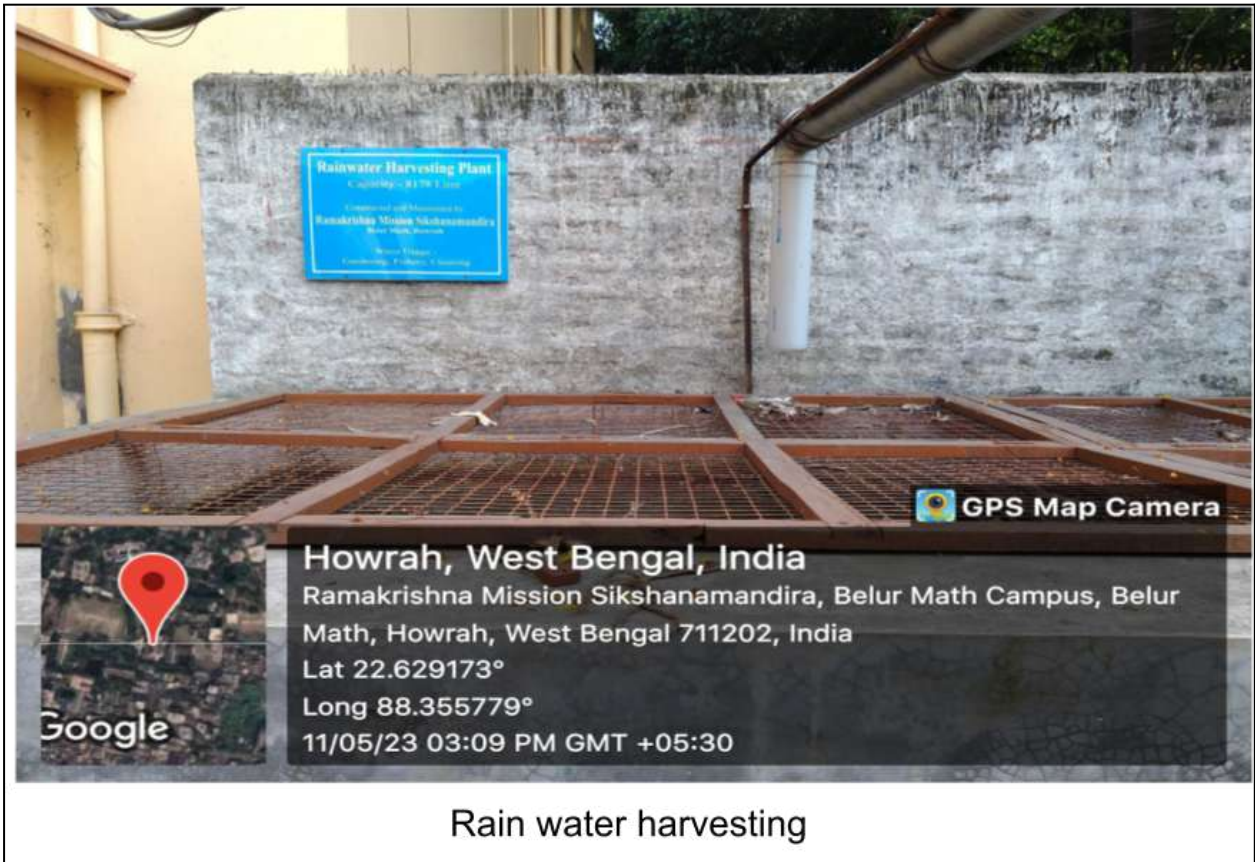

RAMAKRISHNA MISSION SIKSHANAMANDIRA

(A NCTE recognized Govt. Aided (WB) Autonomous Post-Graduate College under University of Calcutta)
Belur Math, Howrah - 711 202, West Bengal

Rainwater plant

“Education is the manifestation of the perfection already in man.”

- Swami Vivekananda