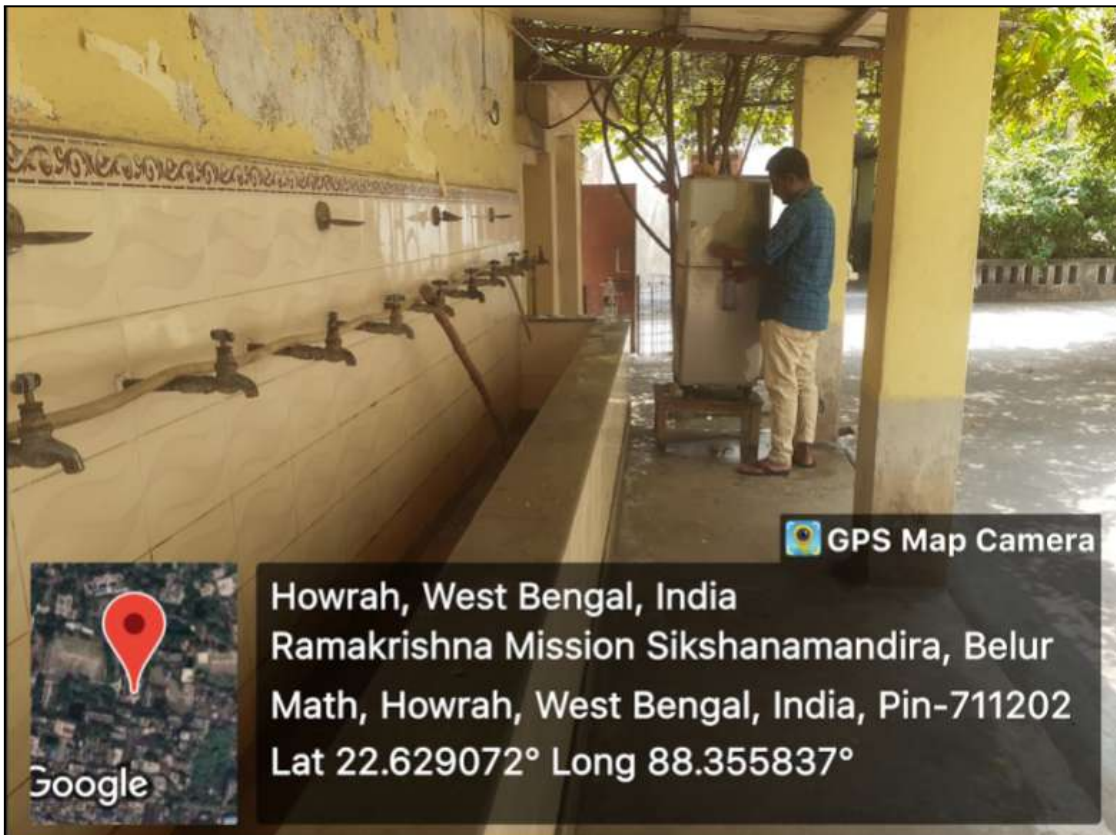

RAMAKRISHNA MISSION SIKSHANAMANDIRA

(A NCTE recognized Govt. Aided (WB) Autonomous Post-Graduate College under University of Calcutta)
Belur Math, Howrah - 711 202, West Bengal

Blue Star Normal & cold water Purifier at hostel premises