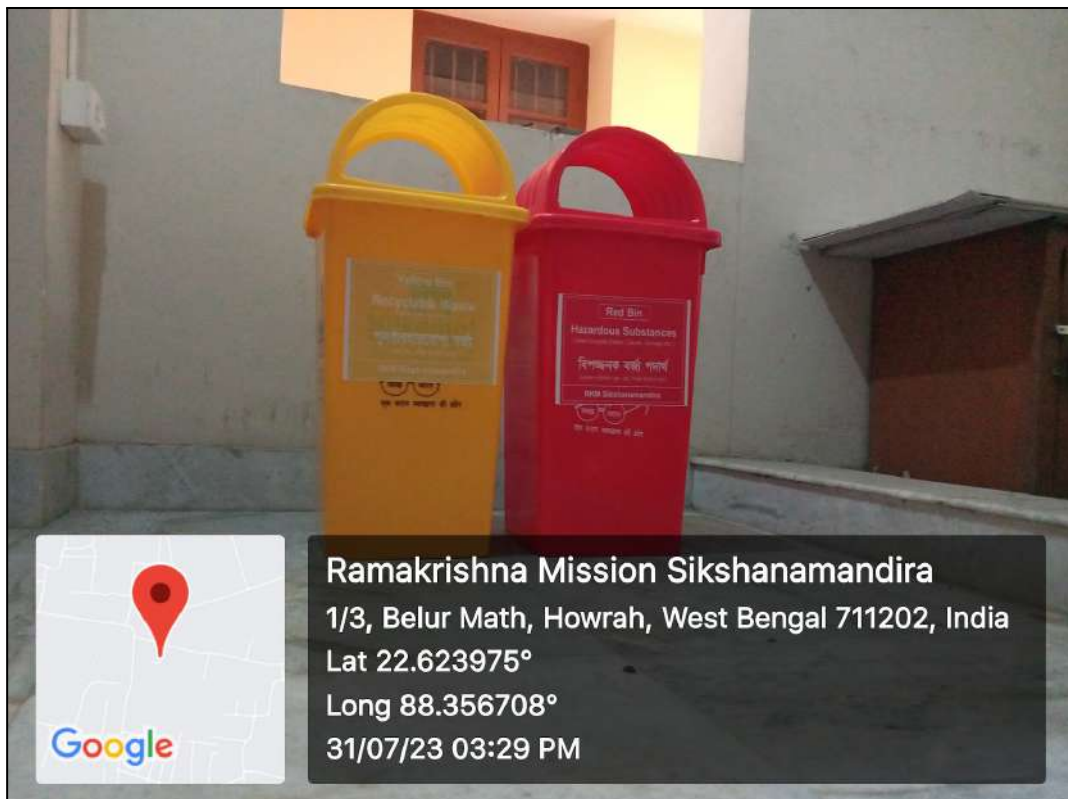

Documentary Evidence in Support of
the Claim

Swami Vidyamritananda
Principal (Offg.)
Ramakrishna Mission Sikshanamandira
Belur Math, Howrah-711202, W.B.

RAMAKRISHNA MISSION SIKSHANAMANDIRA

(A NCTE recognized Govt. Aided (WB) Autonomous Post-Graduate College under University of Calcutta)
Belur Math, Howrah - 711 202, West Bengal

Geotagged Photographs:

1. Green Bin - Blue Bin Duo at the college building:

2. Yellow Bin - Red Bin Duo at the college building:

RAMAKRISHNA MISSION SIKSHANAMANDIRA

(A NCTE recognized Govt. Aided (WB) Autonomous Post-Graduate College under University of Calcutta)