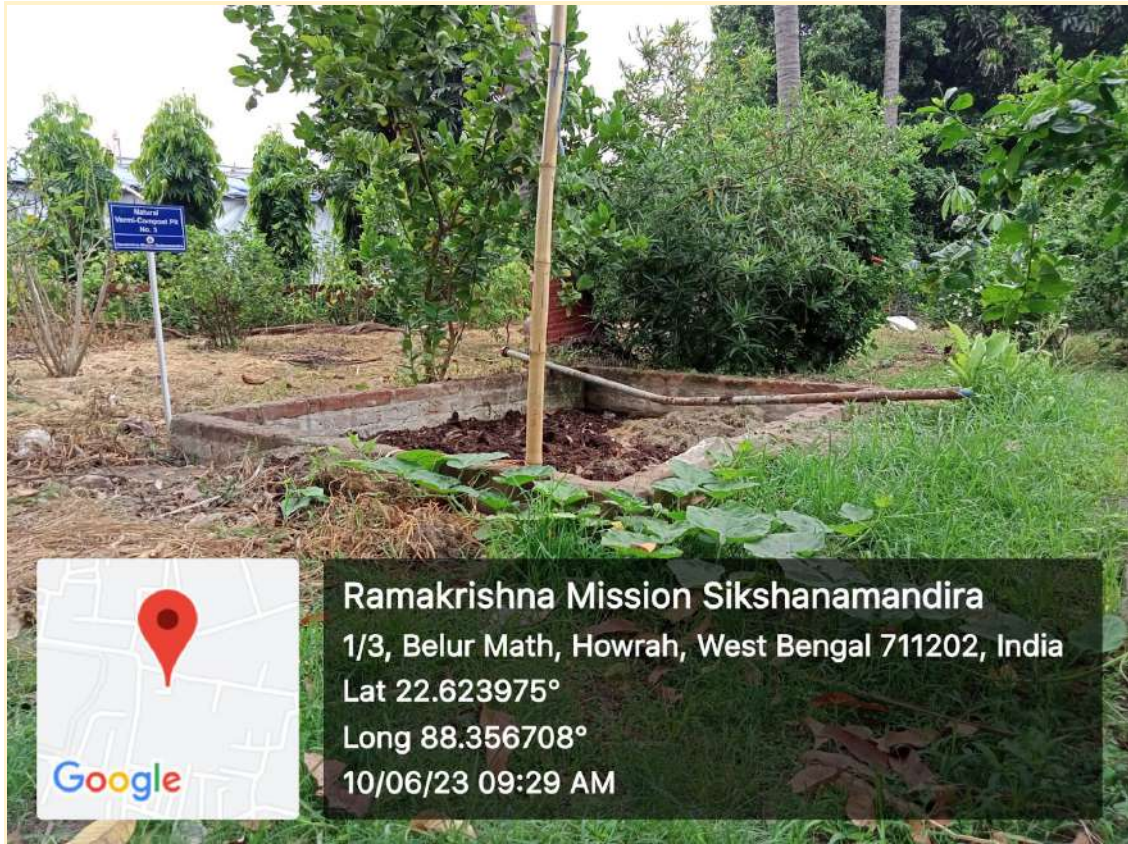

RAMAKRISHNA MISSION SIKSHANAMANDIRA

(A NCTE recognized Govt. Aided (WB) Autonomous Post-Graduate College under University of Calcutta)

Belur Math, Howrah - 711 202, West Bengal

3. Natural Vermicompost Pits in the Central Garden Area