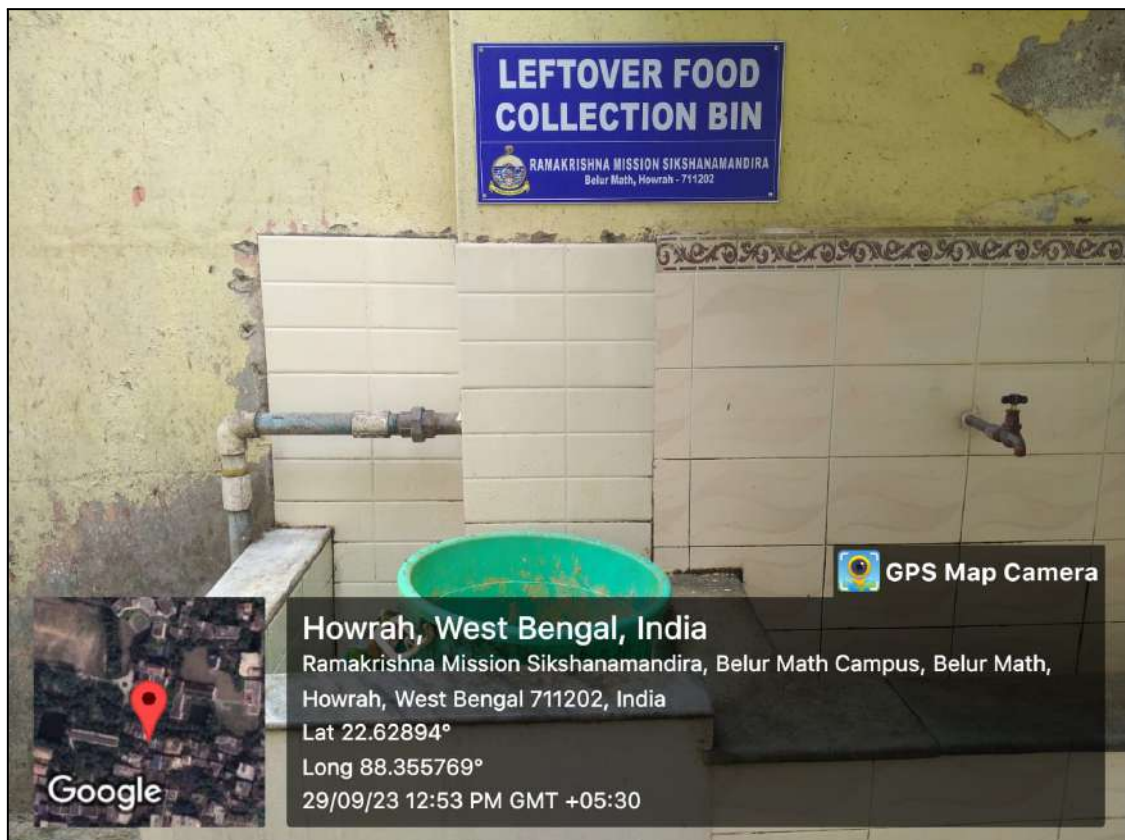

9. Leftover food collecting bins at Hostel dining hall