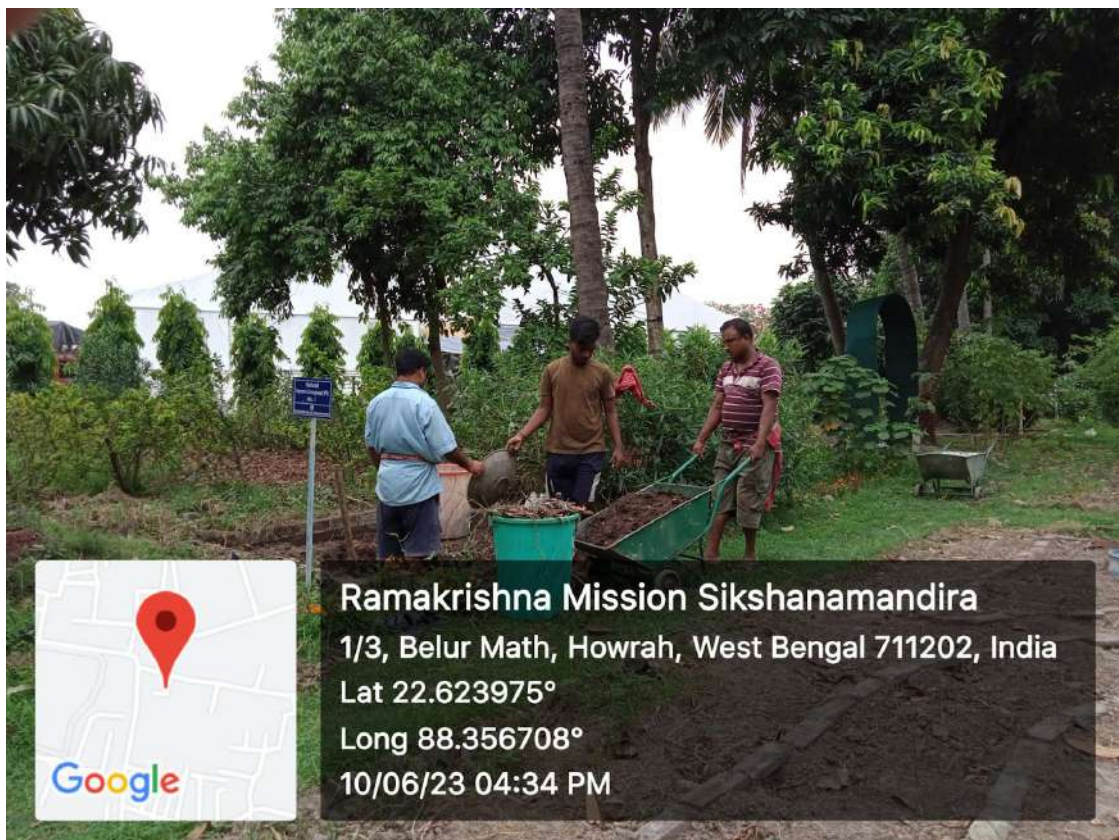

RAMAKRISHNA MISSION SIKSHANAMANDIRA

(A NCTE recognized Govt. Aided (WB) Autonomous Post-Graduate College under University of Calcutta)

Belur Math, Howrah - 711 202, West Bengal

3. Natural Vermicompost Pits in the Central Garden Area