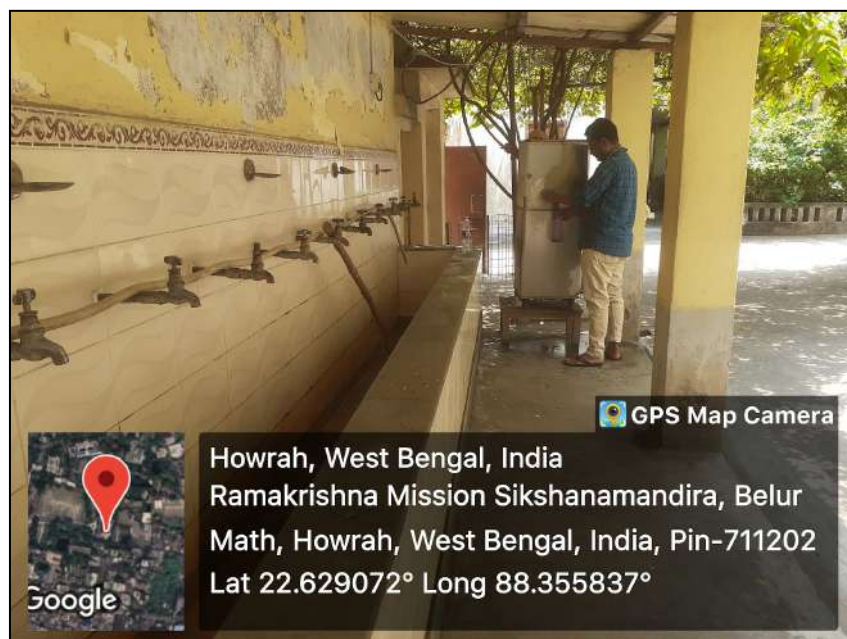

- Swami Vivekananda

RAMAKRISHNA MISSION SIKSHANAMANDIRA

(A NCTE recognized Govt. Aided (WB) Autonomous Post-Graduate College under University of Calcutta)

Belur Math, Howrah - 711 202, West Bengal

7.3 Drinking Water Facilities with Purifiers at Ground Floor.