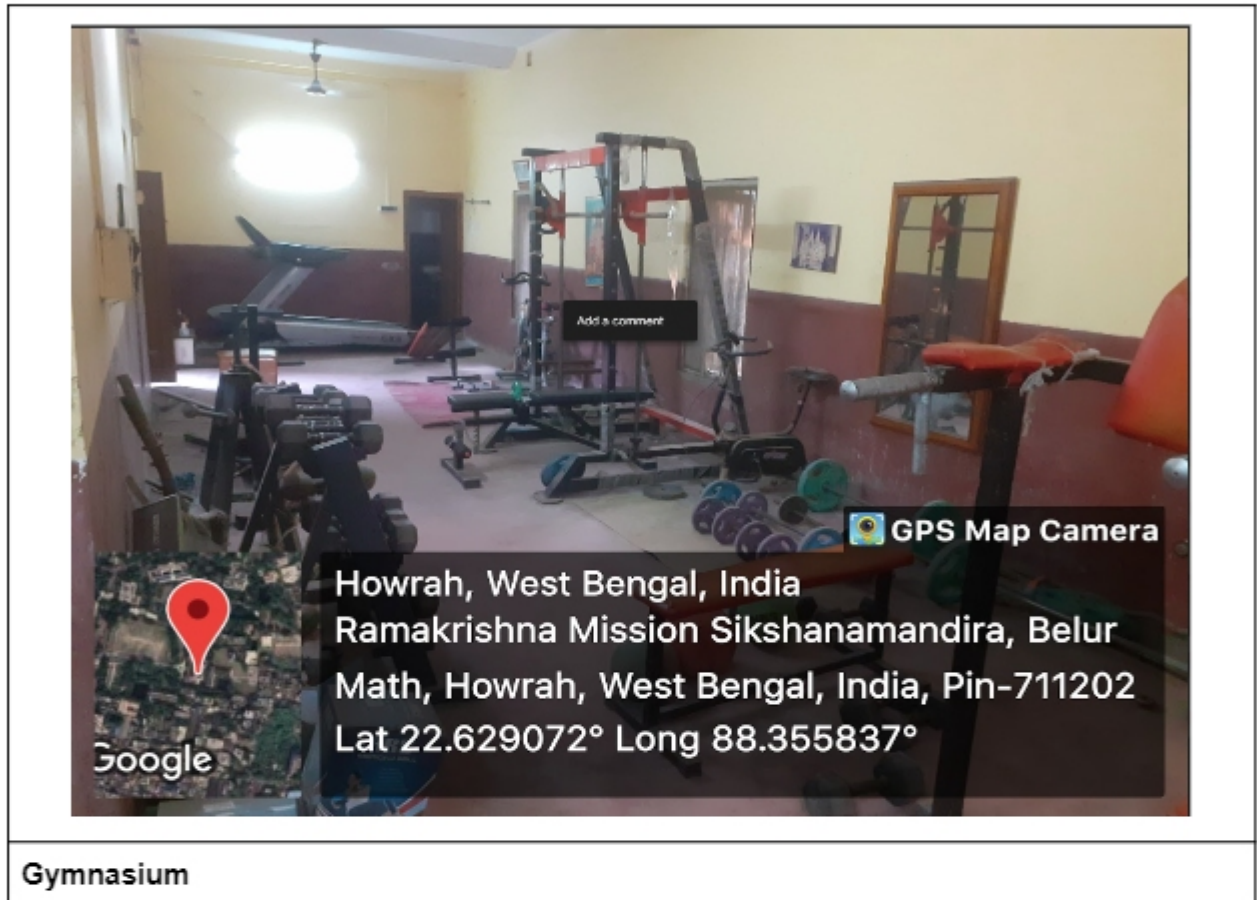

- Swami Vivekananda

Fitness Centre:

Equipment:

Multipurpose Interactive Panel in Virtual Classroom, Room No-303

Computers & Interactive Panels in Multipurpose Computer Lab, Room No-413

RAMAKRISHNA MISSION SIKSHANAMANDIRA