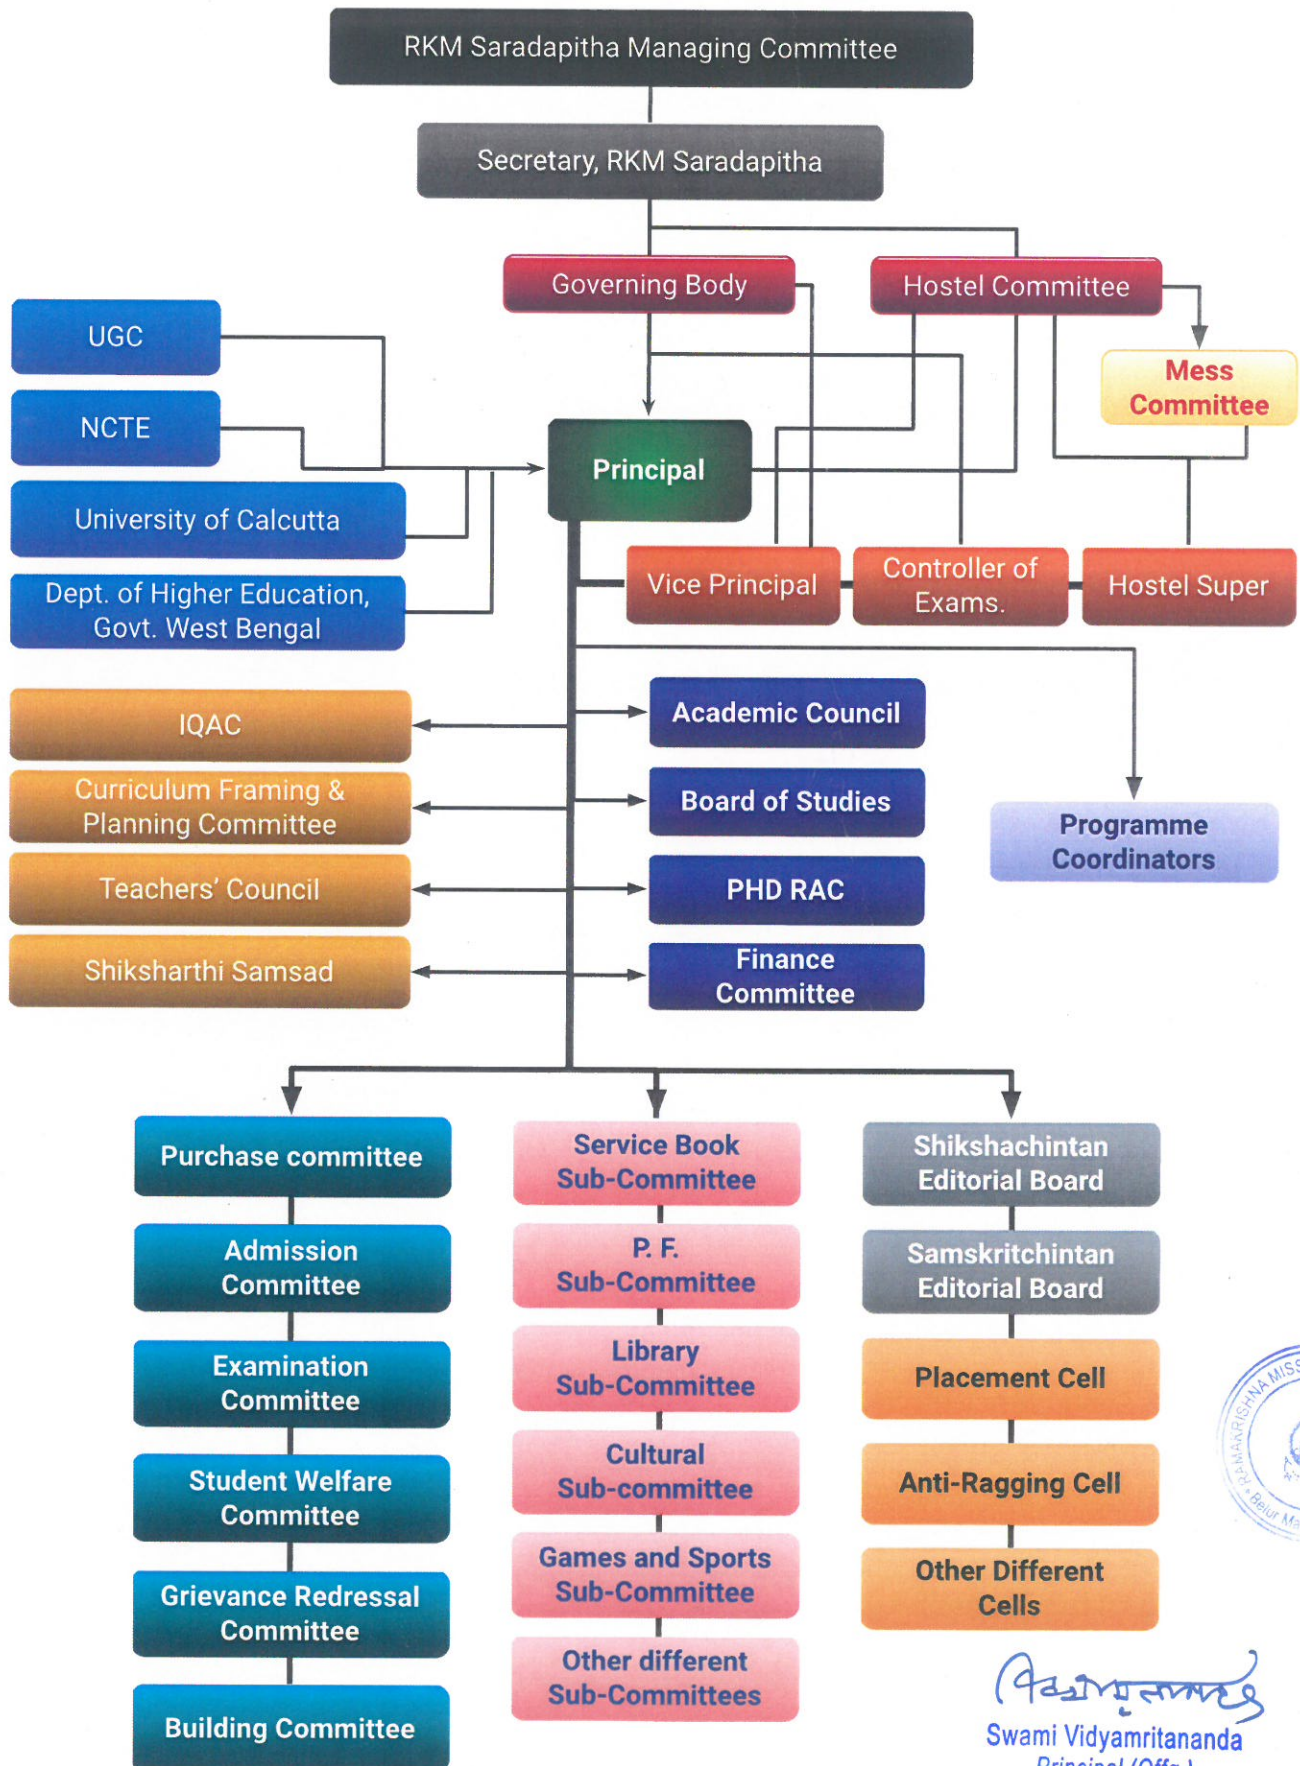

# Ramakrishna Mission Sikshanamandira Belur Math, Howrah

## Organogram

*(Signature)*  
 Swami Vidyamritananda  
 Principal (Offg.)  
 Ramakrishna Mission Sikshanamandira  
 Belur Math, Howrah-711202, W.B.