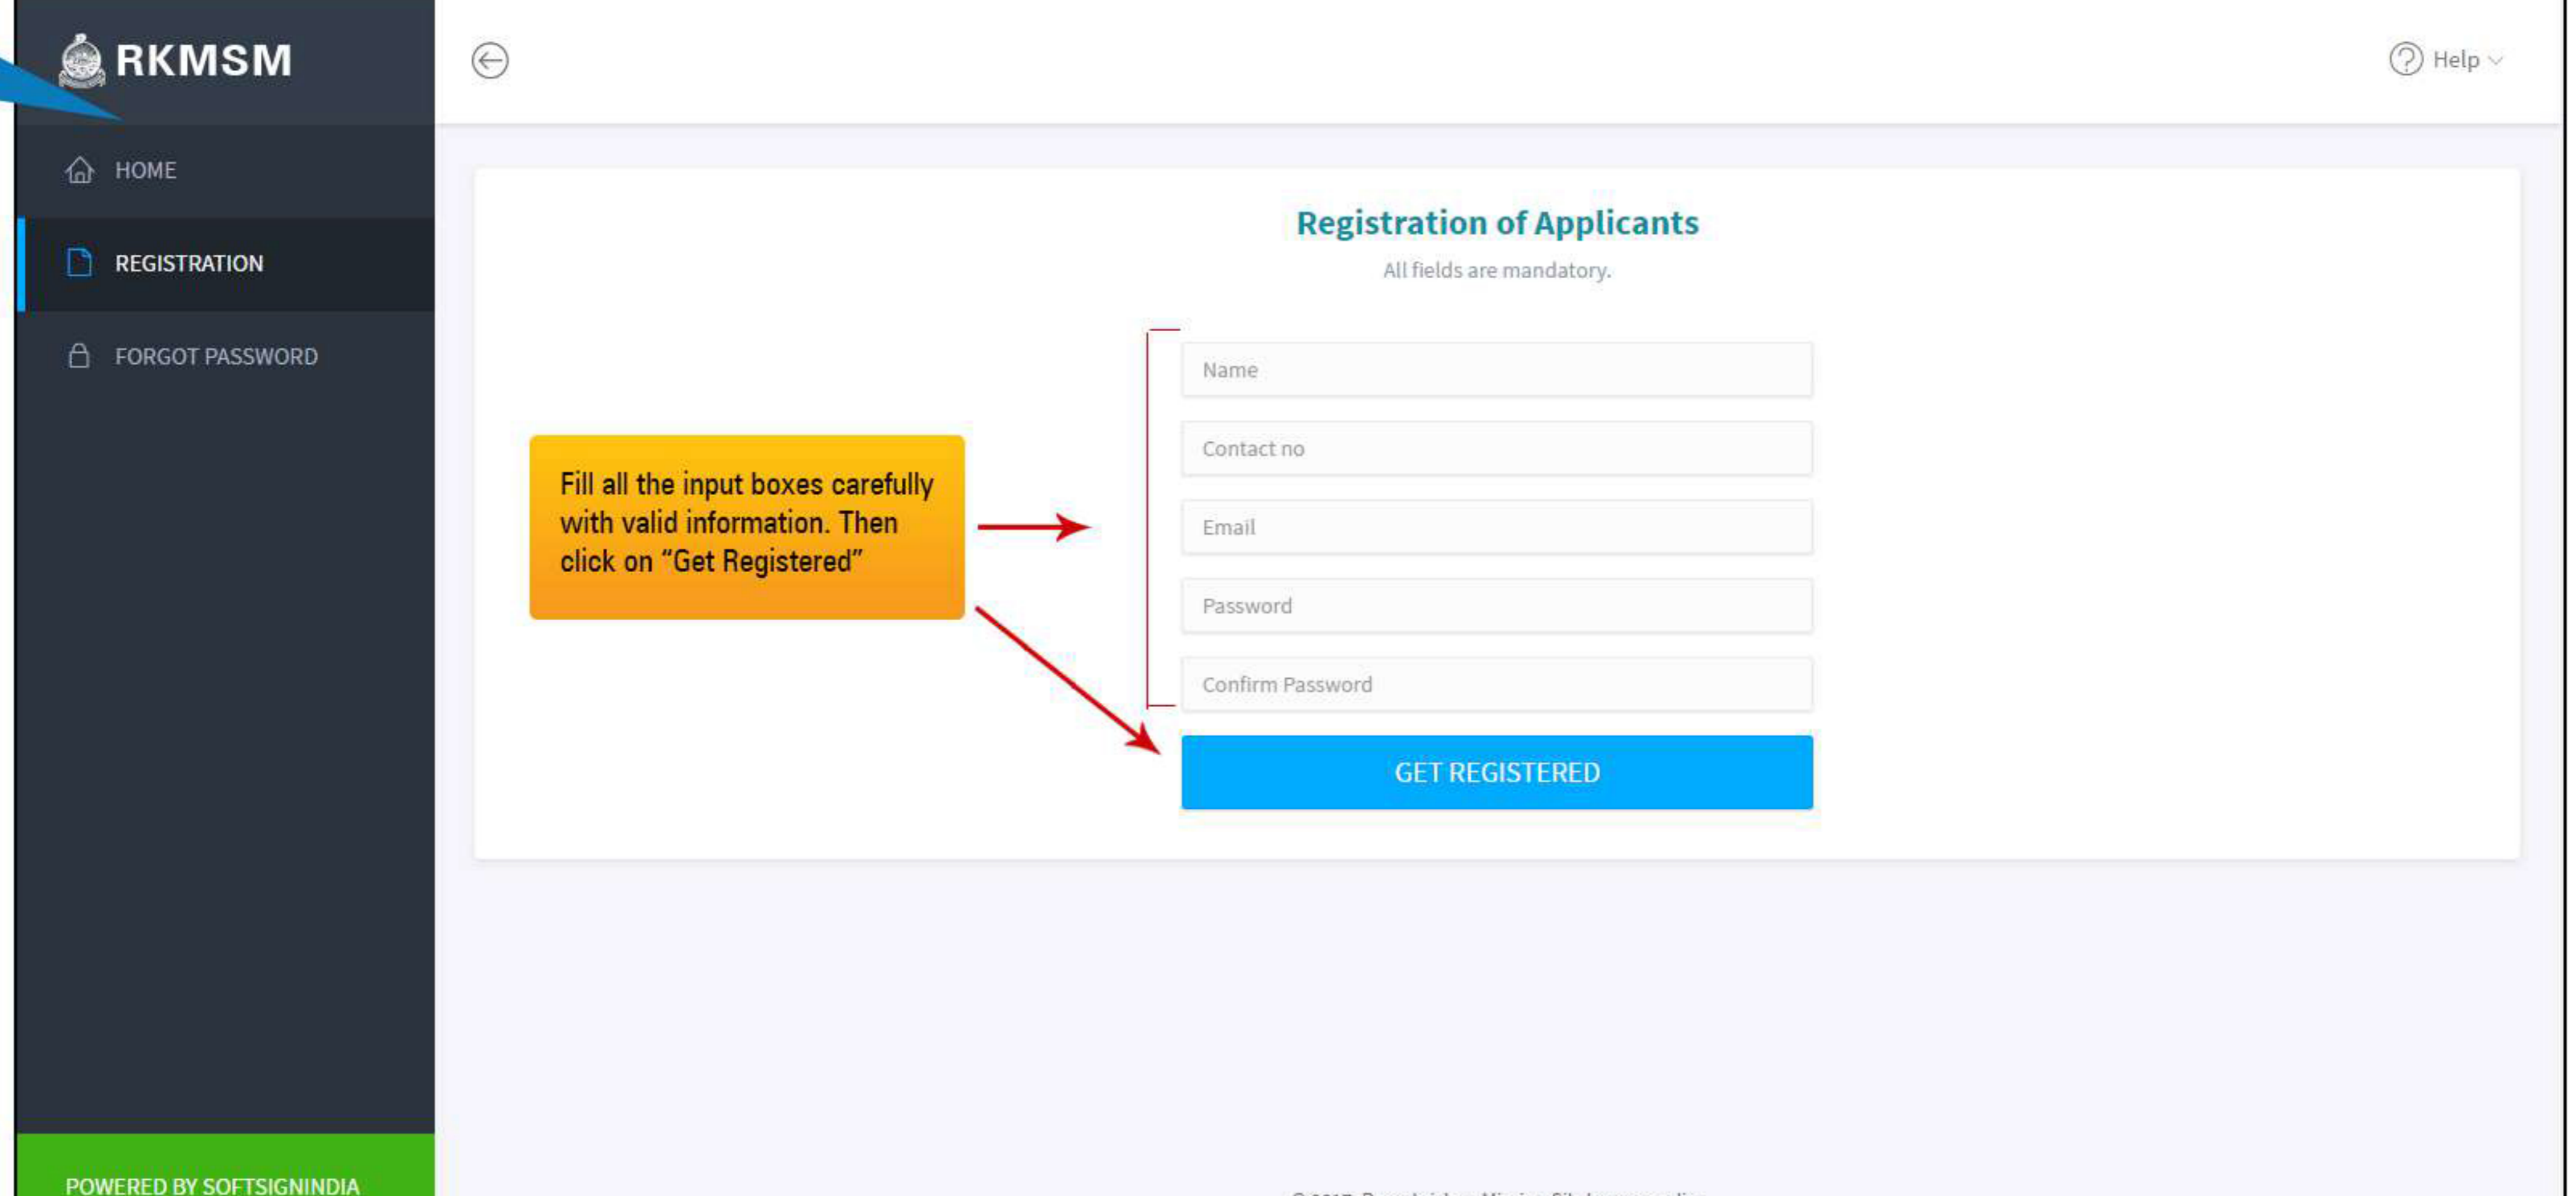

RAMAKRISHNA MISSION SIKSHANAMANDIRA

College of Teacher Education

SWAMI VIVEKANANDA CENTRE FOR MULTIDISCIPLINARY RESEARCH IN EDUCATIONAL STUDIES

[A NCTE Recognized Residential Post Graduate Autonomous College] Belur Math, Howrah, Pin - 711202, West Bengal, India

GUIDELINES FOR FILLING UP ONLINE APPLICATION FORM

STEP 1

STEP 2

STEP 3

STEP 4

STEP 5

NEVER "REFRESH OR TAB CHANGE" ON PAGE LOADING OR IN ANY STEP, IT MAY STOP APPLICATION PROCESS FOR YOU

STEP 6

NEVER "REFRESH OR TAB CHANGE" ON PAGE LOADING OR IN ANY STEP, IT MAY STOP APPLICATION PROCESS FOR YOU

STEP 7

STEP 8

* Good wishes & best of luck *

- RMMSM